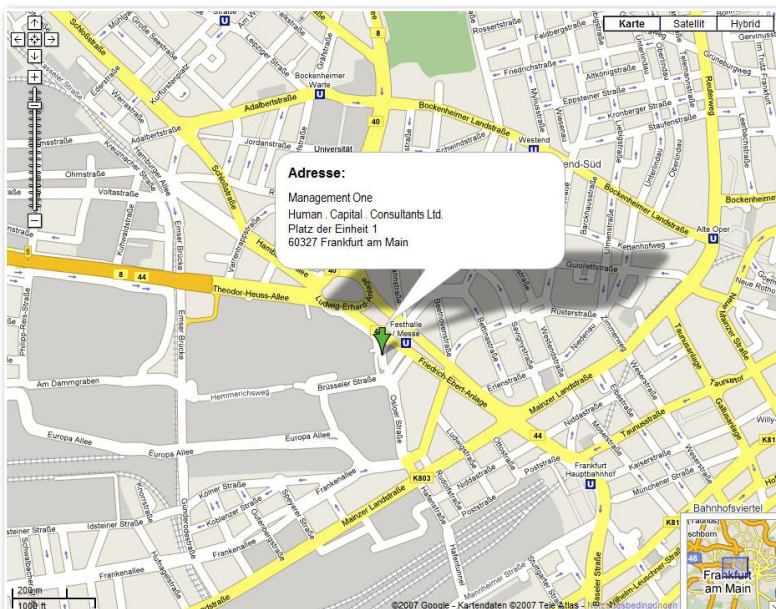

### BY CAR

**From South:** Take motorway A 5 direction Kassel, exit at Westkreuz direction Frankfurt.

**From East and West:** Take motorway A 3 to Frankfurter Kreuz. Change to motorway A 5 direction Kassel, exit at Westkreuz direction Frankfurt.

**From North:** Take motorway A 5 and exit at the Westkreuz direction Frankfurt.

**Follow from all directions:** After exiting the motorway at the Frankfurter “Westkreuz”, continue to drive direction Frankfurt City (Stadtmitte). Continue driving as the road now becomes the “Friedrich-Ebert-Anlage” and after passing the Frankfurt Trade Tower (Messe turn) on the right, turn right into the underground public parking garage. From here you will take the escalators up to the main street. Turn to your right and you will see the rear side of the Kastor building. Walk around to the front of the Kastor building and you will find us on the 20th floor.

### BY TAXI

**From main train station (Hauptbahnhof) in approx. 5 minutes. from airport in approx 15 minutes.**

### BY PUBLIC TRANSPORT (TRAIN OR AIRPLANE)

**Follow from all directions:** After exiting the motorway at the Frankfurter “Westkreuz”, continue to drive direction Frankfurt City (Stadtmitte). Continue driving as the road now becomes the “Friedrich-Ebert-Anlage” and after passing the Frankfurt Trade Tower (Messe turn) on the right, turn right into the underground public parking garage. From here you will take the escalators up to the main street. Turn to your right and you will see the rear side of the Kastor building. Walk around to the front of the Kastor building and you will find us on the 20th floor.